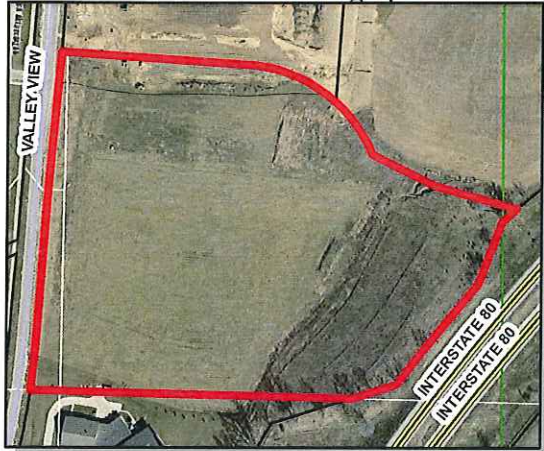

CITY OF COUNCIL BLUFFS - CITY PLANNING COMMISSION

LOCATION/ZONING MAP CASE #PR-17-002

Map Legend

- Case #PR-17-002 Subject Property
- Parcels

2016 Aerial Photograph

Note: Subject properties are highlighted in red.

Last Amended: 2/21/17

Council Bluffs Community
Development Department
209 Pearl Street
Council Bluffs, IA 51503
Telephone: (712) 328.4629